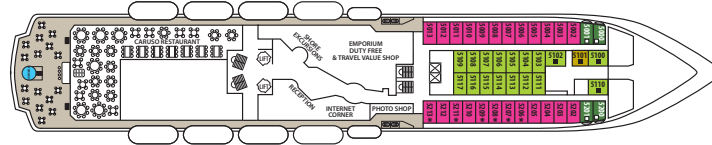

DECK 10

DECK 9

DECK 8

DECK 7

DECK 6

DECK 5

DECK 4

DECK 3

DECK 2

CAT.	DECK	DESCRIPTION	NUMBER OF STATEROOMS
IA	DECK 3	Inside Standard Stateroom, 2 lower beds, 3rd/4th berth, bathroom with shower	5
IB	DECK 3 / DECK 4 / DECK 5	Inside Standard Stateroom, 2 lower beds, 3rd/4th berth, bathroom with shower	31
IC	DECK 4	Inside Superior Stateroom, 2 lower beds, 3rd/4th berth, bathroom with shower	42
ID	DECK 5 / DECK 6 / DECK 7	Inside Premium Stateroom, 2 lower beds, 3rd/4th berth, bathroom with shower	62
IE	DECK 6 / DECK 7	Inside Deluxe Stateroom, 2 lower beds, 1 sofa bed, bathroom with shower	23
XAO	DECK 5	Outside Standard Stateroom, 1 lower/1 upper bed, bathroom with shower (obstructed view)	4
XA	DECK 2	Outside Standard Stateroom, 2 lower beds, 3rd/4th berth, bathroom with shower	17
XBO	DECK 6	Outside Superior Stateroom, 2 lower beds, 3rd/4th berth, bathroom with shower (obstructed view)	42
XB	DECK 3 / DECK 5	Outside Superior Stateroom, 2 lower beds, bathroom with shower	29
XC	DECK 3 / DECK 4	Outside Premium Stateroom, 2 lower beds, 3rd/4th berth, 1 sofa bed, bathroom with shower	53
XD	DECK 4	Outside Premium Stateroom, 2 lower beds, 3rd/4th berth, 1 sofa bed, bathroom with shower	73
XE	DECK 6	Outside Deluxe Stateroom, 2 lower beds, 3rd/4th berth, 1 sofa bed, bathroom with shower	30
XF	DECK 7	Outside Deluxe Stateroom, 2 lower beds, 1 sofa bed, bathroom with shower	53
SJ	DECK 6	Junior Suite, 2 lower beds, 1 sofa bed, bathroom with shower	4
S	DECK 6	Suite, 2 lower beds, 1 sofa bed, bathroom with shower	2
SB	DECK 7	Balcony Suite, 2 lower beds, 1 sofa bed, bathroom with shower (small balcony)	8
SI	DECK 6	Imperial Suite, 2 lower beds, 1 sofa bed, bathroom with bathtub and shower (large balcony with private whirlpool bath)	2