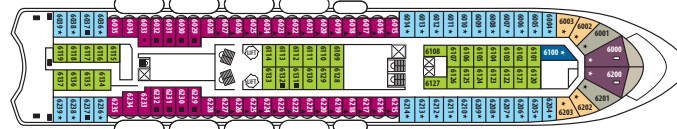

DECK 10

DECK 9

DECK 8

DECK 7

DECK 6

DECK 5

DECK 4

DECK 3

DECK 2

CAT.	DECK	DESCRIPTION	NUMBER OF STATEROOMS
IA	DECK 3	Inside Standard Stateroom, 2 lower beds, 3rd/4th berth, bathroom with shower	5
IB	DECK 3 / DECK 4 / DECK 5	Inside Standard Stateroom, 2 lower beds, 3rd/4th berth, bathroom with shower	31
IC	DECK 4	Inside Superior Stateroom, 2 lower beds, 3rd/4th berth, bathroom with shower	42
ID	DECK 5 / DECK 6 / DECK 7	Inside Premium Stateroom, 2 lower beds, 3rd/4th berth, bathroom with shower	62
IE	DECK 6 / DECK 7	Inside Deluxe Stateroom, 2 lower beds, 1 sofa bed, bathroom with shower	23
XAO	DECK 5	Outside Standard Stateroom, 1 lower/1 upper bed, bathroom with shower (obstructed view)	4
XA	DECK 2	Outside Standard Stateroom, 2 lower beds, 3rd/4th berth, bathroom with shower	17
XBO	DECK 6	Outside Superior Stateroom, 2 lower beds, 3rd/4th berth, bathroom with shower (obstructed view)	42
XB	DECK 3 / DECK 5	Outside Superior Stateroom, 2 lower beds, bathroom with shower	29
XC	DECK 3 / DECK 4	Outside Premium Stateroom, 2 lower beds, 3rd/4th berth, 1 sofa bed, bathroom with shower	53
XD	DECK 4	Outside Premium Stateroom, 2 lower beds, 3rd/4th berth, 1 sofa bed, bathroom with shower	73
XE	DECK 6	Outside Deluxe Stateroom, 2 lower beds, 3rd/4th berth, 1 sofa bed, bathroom with shower	30
XF	DECK 7	Outside Deluxe Stateroom, 2 lower beds, 1 sofa bed, bathroom with shower	53
SJ	DECK 6	Junior Suite, 2 lower beds, 1 sofa bed, bathroom with shower	4
S	DECK 6	Suite, 2 lower beds, 1 sofa bed, bathroom with shower	2
SB	DECK 7	Balcony Suite, 2 lower beds, 1 sofa bed, bathroom with shower (small balcony)	8
SI	DECK 6	Imperial Suite, 2 lower beds, 1 sofa bed, bathroom with bathtub and shower (large balcony with private whirlpool bath)	2

Deck plans and stateroom layouts are given purely as a guide. Size and layout may vary within the same category.