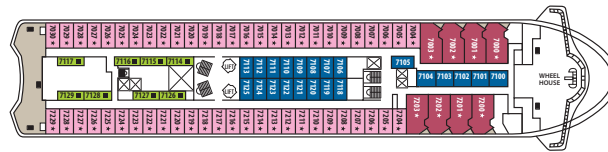

LOUIS CRISTAL

AFT

FORE

Symbol Legend

- = 2 lower beds
- ▣ = 1 lower bed + 1 upper bed
- ▢ = 2 lower beds + 1 upper bed
- = 2 lower beds + 2 upper beds
- ★ = 2 lower beds + sofa
- ★ = 2 lower beds + 2 upper beds + sofa
- * = Suitable for wheelchairs
- ◁ ▷ = Connected Staterooms
- ⊕ = Staterooms with bathtub
- ⊙ = Staterooms with porthole
- ⊘ = Staterooms with obstructed view

DECK 10

DECK 9

DECK 8

DECK 7

DECK 6

DECK 5

DECK 4

DECK 3

Deck plans and stateroom layouts are given purely as a guide. Size and layout may vary within the same category.