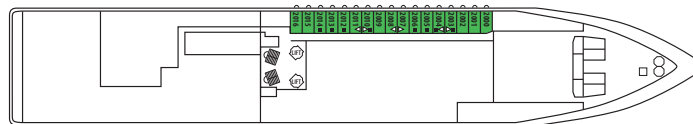

LOUIS CRISTAL

AFT

FORE

Symbol Legend

- = 2 lower beds
- ▣ = 1 lower bed + 1 upper bed
- ▢ = 2 lower beds + 1 upper bed
- = 2 lower beds + 2 upper beds
- ★ = 2 lower beds + sofa
- ★ = 2 lower beds + 2 upper beds + sofa
- * = Suitable for wheelchairs
- ◁ ▷ = Connected Staterooms
- ⊕ = Staterooms with bathtub
- ⊙ = Staterooms with porthole
- ⊘ = Staterooms with obstructed view

DECK 10

DECK 9

DECK 8

DECK 7

DECK 6

DECK 5

DECK 4

DECK 3